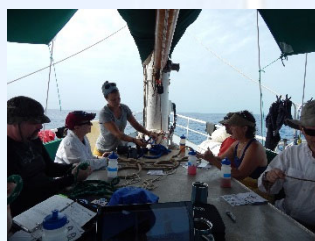

August 1 – 7, 2020

Bahamas Sail & Dive Adventure

Sailing from Miami, the 3-masted schooner Juliet visits top dive sites off the beaten path weaving her way through the beautiful waters of the Bahama out islands. Juliet is a 104' sailing vessel featuring six staterooms richly appointed in exotic hardwoods. Four cabins include independent air-conditioning, a sink, at least one porthole, reading lamps and ample closet space. Two Ensuite cabins have full bathrooms. Juliet includes two full bathrooms with private shower and toilet areas and one half bath. The Main Salon comfortably seats 12 with panoramic views of the surrounding waters and has a complete entertainment center. Above deck you will find an expansive sundeck with lounge chairs, a crow's nest in which you can take a watch, 12 tank stations with large private gear holds where tanks are immediately refilled and a top side shower with hot water. If you're looking for something a little different in a dive vacation this is it. The Juliet departs from Miami making air connections easy. With a Friday return spend a day or two in Miami to top off your great dive trip.

Included:

- 6 nights on Juliet
- 3 meals daily & snacks
- All beverages
- Tanks, weights & belts
- Fishing equipment

Not included:

- Port Fee *
 - Air transportation
 - Ground transfers
 - Gratuities
 - Rental gear/Nitrox
- *Port fee is payable in cash upon boarding