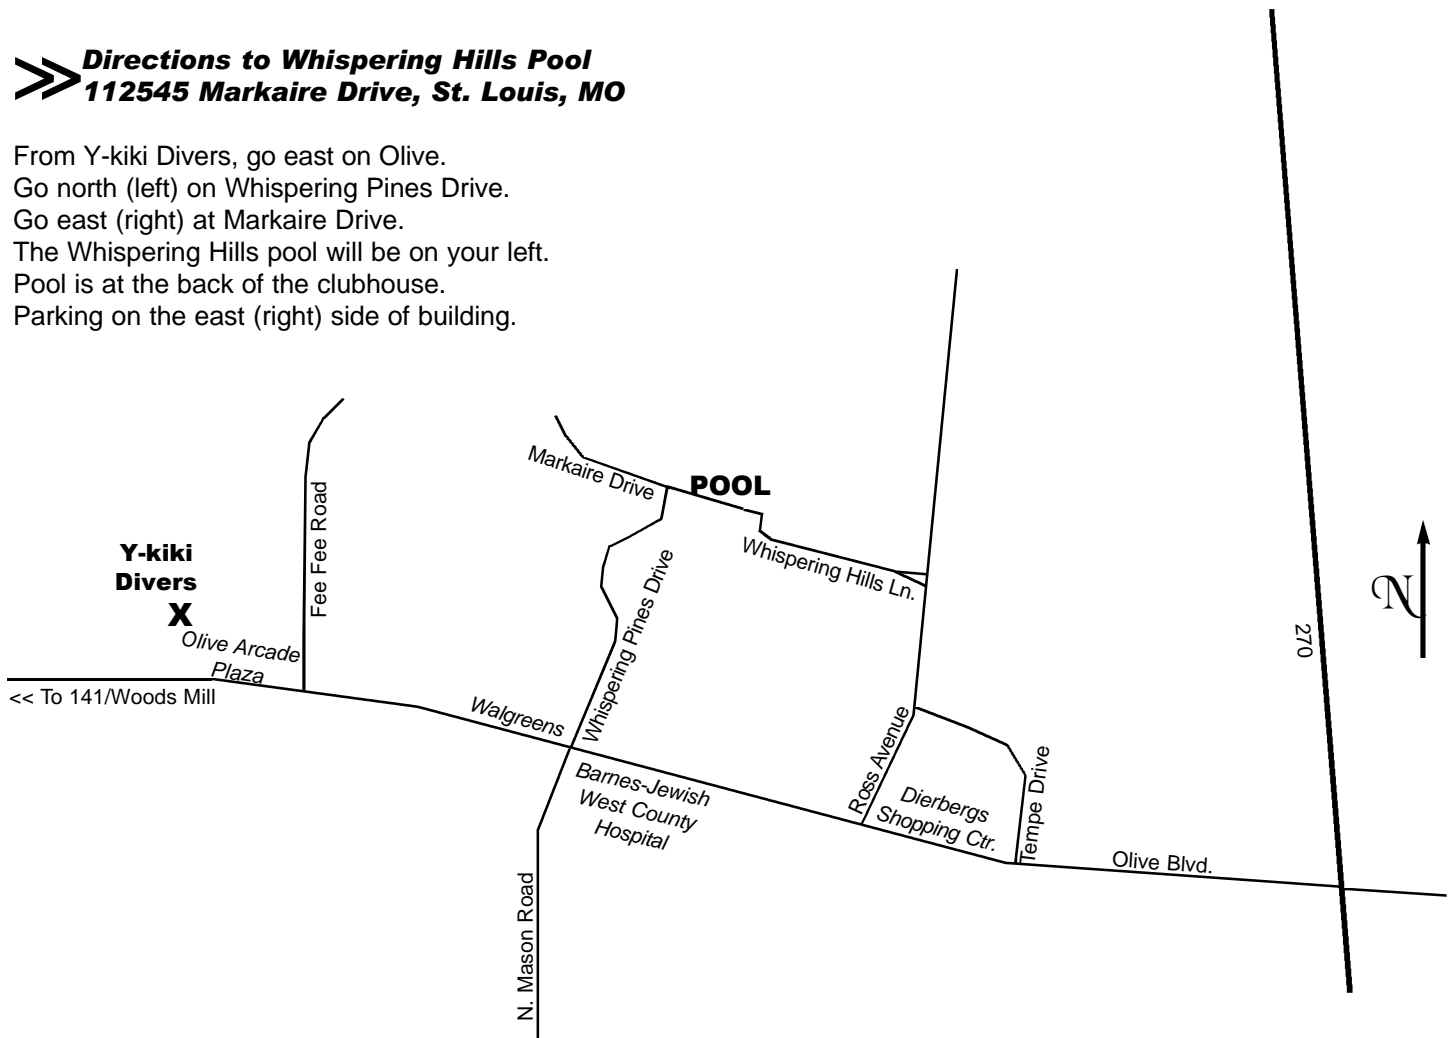

**➤➤ Directions to Y-kiki Divers  
13001 Olive Arcade Plaza, St. Louis, MO 63141**

**From north St. Louis County:**

Take 270 south to the Olive Blvd Exit (Exit# 14) make a right on to Olive Blvd (headed west). The Arcade Plaza Shopping center is located on your right (North side of Olive) about 1.6 miles from highway 270, just past the Fee Rd intersection.

**From south St. Louis County:**

Take 270 north to the Olive Blvd Exit (Exit# 14) make a left on to Olive Blvd (headed west). The Arcade Plaza Shopping center is located on your right (North side of Olive) about 1.6 miles from highway 270, just past the Fee Rd intersection.

**➤➤ Directions to Whispering Hills Pool  
112545 Markaire Drive, St. Louis, MO**

From Y-kiki Divers, go east on Olive.  
Go north (left) on Whispering Pines Drive.  
Go east (right) at Markaire Drive.  
The Whispering Hills pool will be on your left.  
Pool is at the back of the clubhouse.  
Parking on the east (right) side of building.