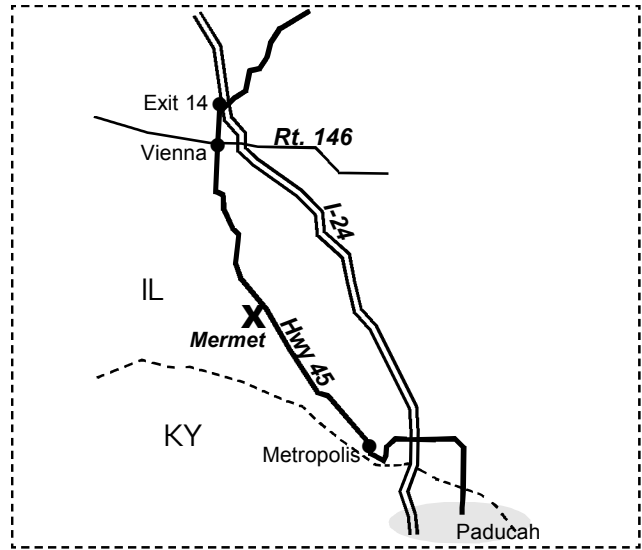

Mermet Springs

Mermet, Illinois

Detail of Vienna Exit

Directions:

- Olive east to I-270 north
- I-270 north to I-70 east
- I-70 east to I-64 east (near Gateway Arch)
- At about 70 miles, exit onto I-57 south near Mt. Vernon, IL
- At about 48 miles, exit onto I-24 east, near Goreville, IL
- At about 12 miles, take Exit 14, which is US Highway 45, and make a right (south) through Vienna
- The entrance to Mermet Springs is about 10 miles down and will be on your right (west) side

NOTE: If you miss I-24 Exit 14, take the very next exit, Exit 16. Turn right (west) on Route 146 and you'll drive about two miles into downtown Vienna. Turn left (south) on US Highway 45 and proceed to Mermet Springs.

Max Depth: 120'

Visibility: 15'-60'

Water Temp: 40 F (winter) / mid-80s (summer)

Phone: 618-527-3483

Web Site: www.mermet springs.com

About the Quarry:

An 8.5 acre spring fed stone quarry with 100 foot walls and wooded hills encompassing nearly half of its perimeter. The sheer walls can be followed to depths of 120 ft.