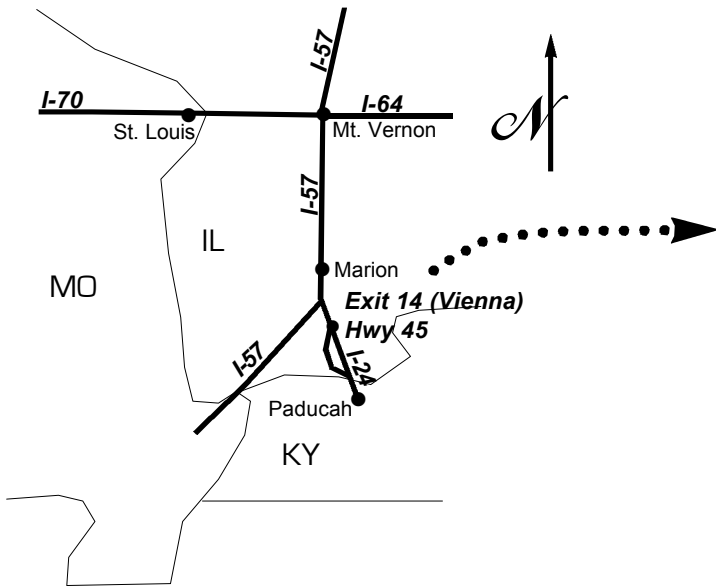

Mermet Springs

Mermet, Illinois

Detail of Vienna Exit

Directions:

- Olive east to I-270 north
- I-270 north to I-70 east
- I-70 east to I-64 east (near Gateway Arch)
- At about 70 miles, exit onto I-57 south near Mt. Vernon, IL
- At about 48 miles, exit onto I-24 east, near Goreville, IL
- At about 12 miles, take Exit 14, which is US Highway 45, and make a right (south) through Vienna
- The entrance to Mermet Springs is about 10 miles down and will be on your right (west) side

NOTE: If you miss I-24 Exit 14, take the very next exit, Exit 16. Turn right (west) on Route 146 and you'll drive about two miles into downtown Vienna. Turn left (south) on US Highway 45 and proceed to Mermet Springs.

Highlights:

Attractions: School bus, Boeing 727 used in movie "US Marshalls", Cessna airplanes, semi truck, anchored boat, 100' wall

Distance: 3 1/2 hours (190 miles)

Amenities: Air fills, on-site camping, limited concessions, hot showers, picnic shelters, changing rooms, dive store, access ramps, chairlift for divers with disabilities, docks with stairs

Max Depth: 120'

Visibility: 15'-60'

Water Temp: 40 F (winter) / mid-80s (summer)

Phone: 618-527-3483

Web Site: www.mermet springs.com

About the Quarry:

An 8.5 acre spring fed stone quarry with 100 foot walls and wooded hills encompassing nearly half of its perimeter. The sheer walls can be followed to depths of 120 ft.